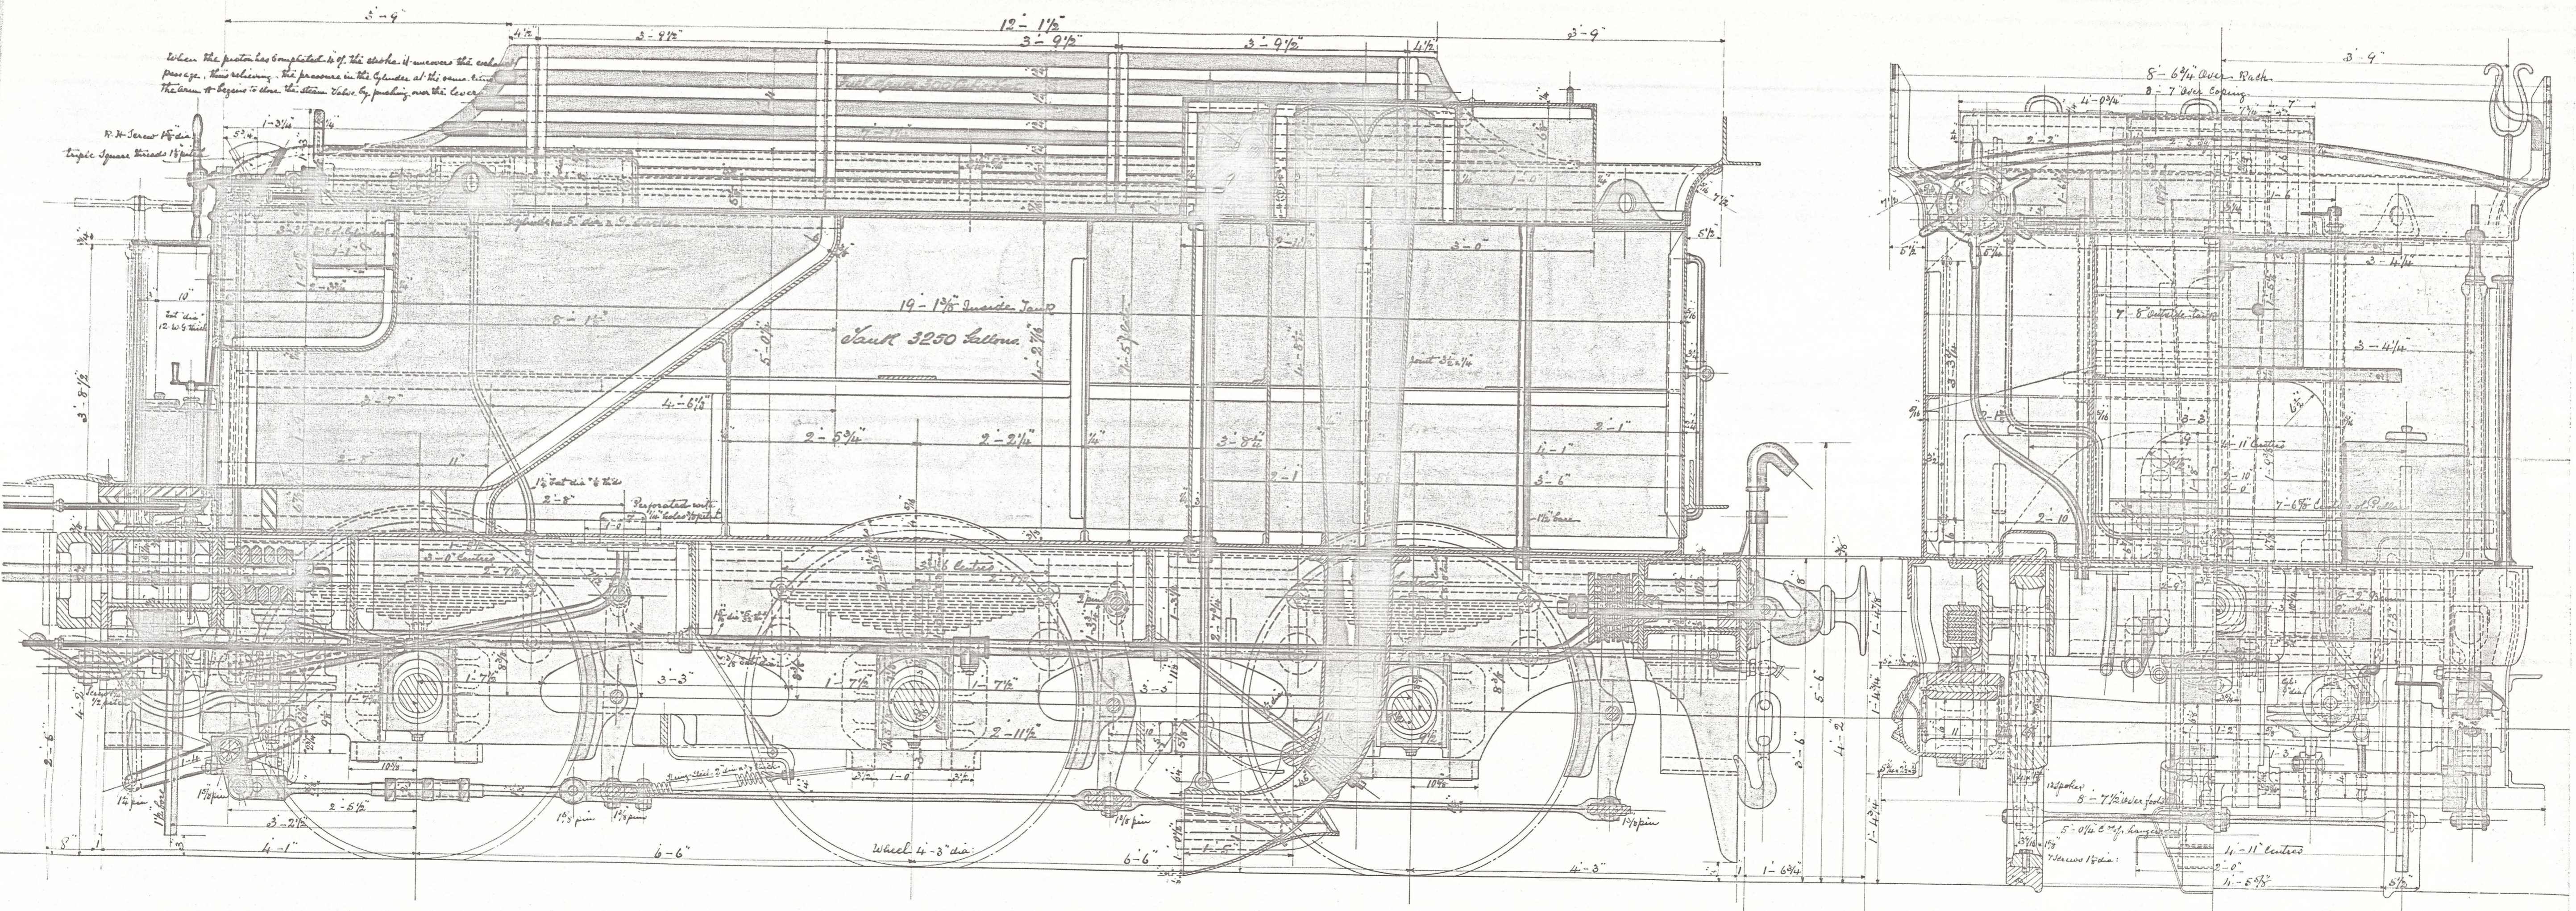

GREAT CENTRAL RAILWAY

3250 GALLON TENDERS

Makers Progressive Nos 4539 & 4540.

Property of the Great
Central Railway
Society Archive
Item No: L310-4

Drawing No. 63476.

Makers Order No. 9033.

1/2 Inch Scale.

12456